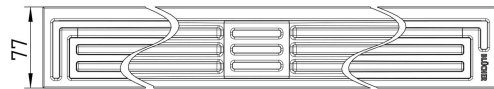

Specification Sheet

184.090.000.10 SHOWER CHANNEL ART DECO 900

- -For use with Art Deco accessories for membranes
- -For installation along wall
- -Floor: concrete and tiled
- -Frame: rectangular
- -Stainless steel: AISI304/EN1.4301

Product Codes

UPC/EAN: 5705499139570

VVS Number:

RSK Number:

NRF Number:

LVI Number:

Specification

Brand Name: BLÜCHER

Floor: Concrete / Tiled

Material: AISI 304

Material (EN): EN 1.4301

Membrane Type: Liquid membrane

Outlet Direction: Vertical

Outlet Placement: Center

Series: Shower channel-No membrane

Size (mm): 75x900

Weight (kg): 0,59

BLÜCHER®

A WATTS Brand