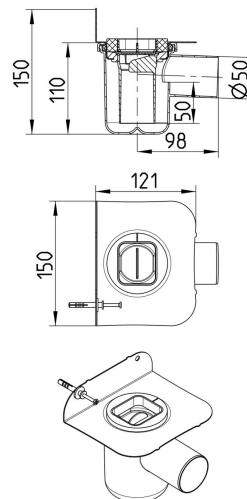

513.000.050 PP ART DECO TRAP

- To be built in, no retro-fitting
- Liquid membrane
- Outlet: Ø50mm, horizontal
- Material: PP (Flange: Stainless steel: AISI304/EN1.4301)

Product Codes

UPC/EAN: 5705499139587

Max Flow (l/s): 0.58

Min. height (mm): 50

Outlet dia. (mm): 50

Series: Water trap-Shower channel

Size (mm): 75x900

Water seal height (mm): 50

Weight (kg): 0,38

BLÜCHER®