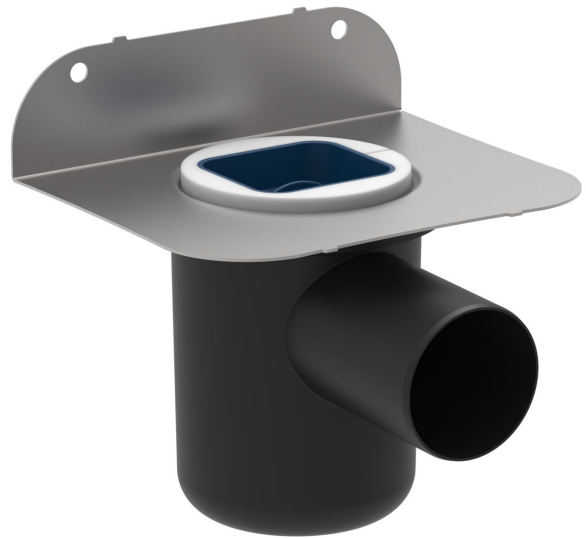

513.000.050 PP ART DECO TRAP

- To be built in, no retro-fitting
- Liquid membrane
- Outlet: Ø50mm, horizontal
- Material: PP (Flange: Stainless steel: AISI304/EN1.4301)

Product Codes

UPC/EAN: 5705499139587

Max Flow (l/s): 0.58

Min. height (mm): 50

Outlet dia. (mm): 50

Series: Water trap-Shower channel

Size (mm): 75x900

Water seal height (mm): 50

Weight (kg): 0,38

BLÜCHER®